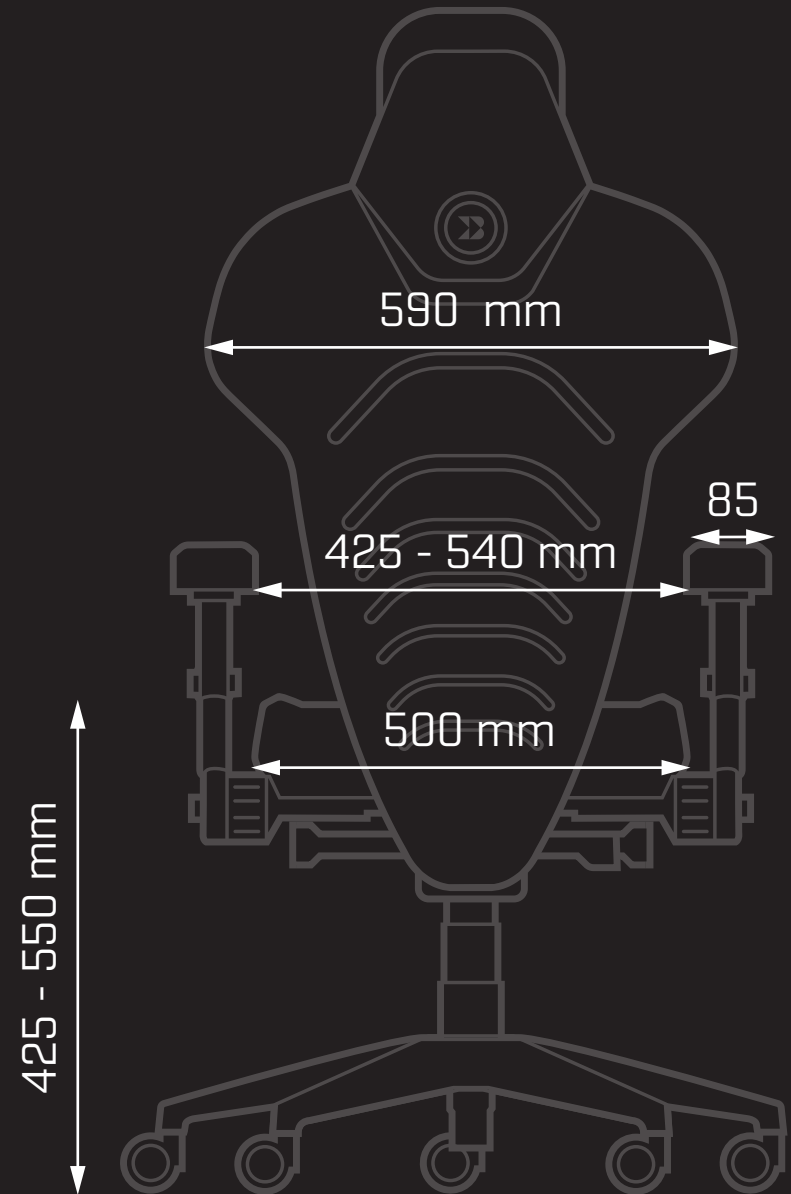

BACKFORCE

V PLUS

opening angle 91,8° - 113°
 foam density seat 54 kg/m³ back 100 kg/m³