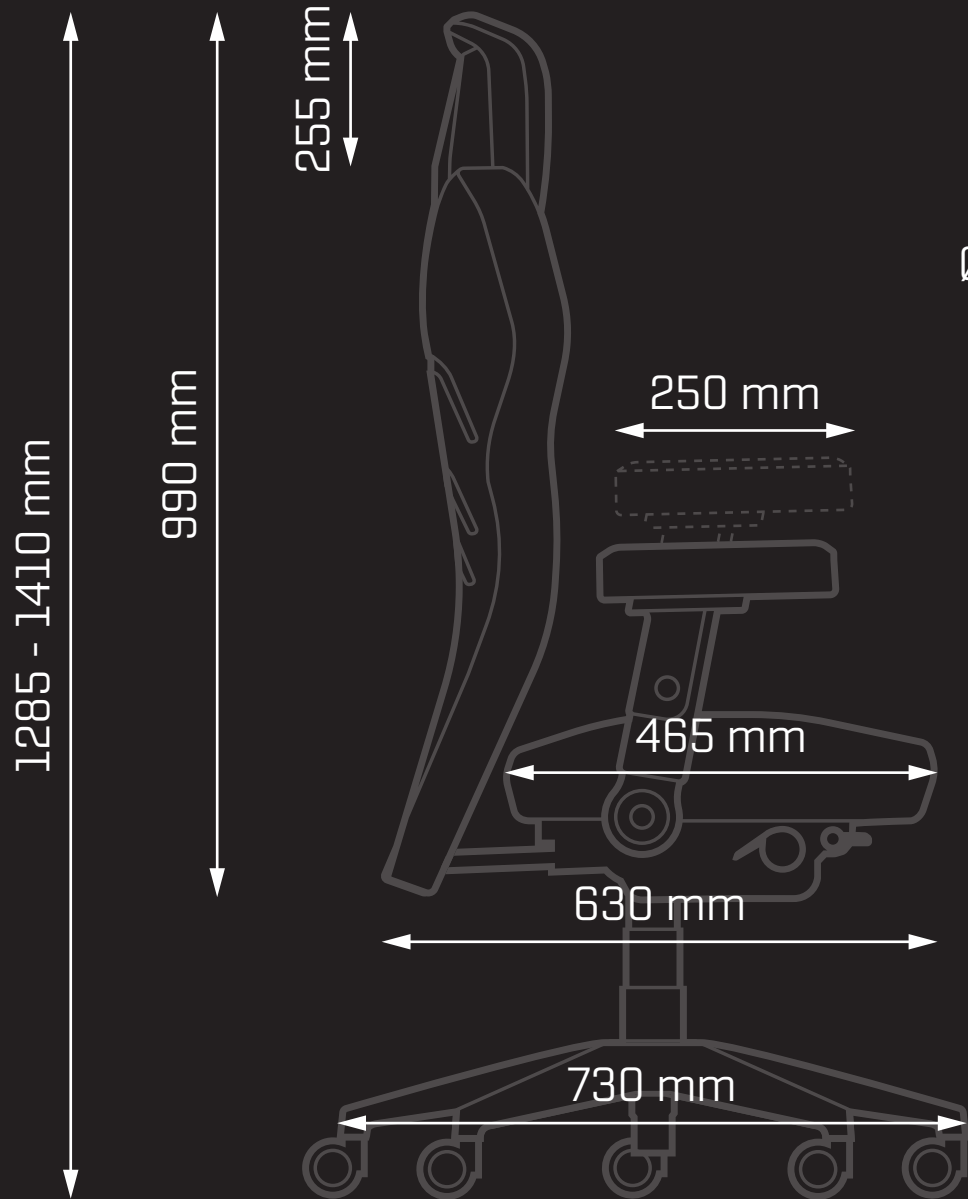

BACKFORCE

V PLUS

opening angle 91,8° - 113°
 foam density seat 54 kg/m³ back 100 kg/m³